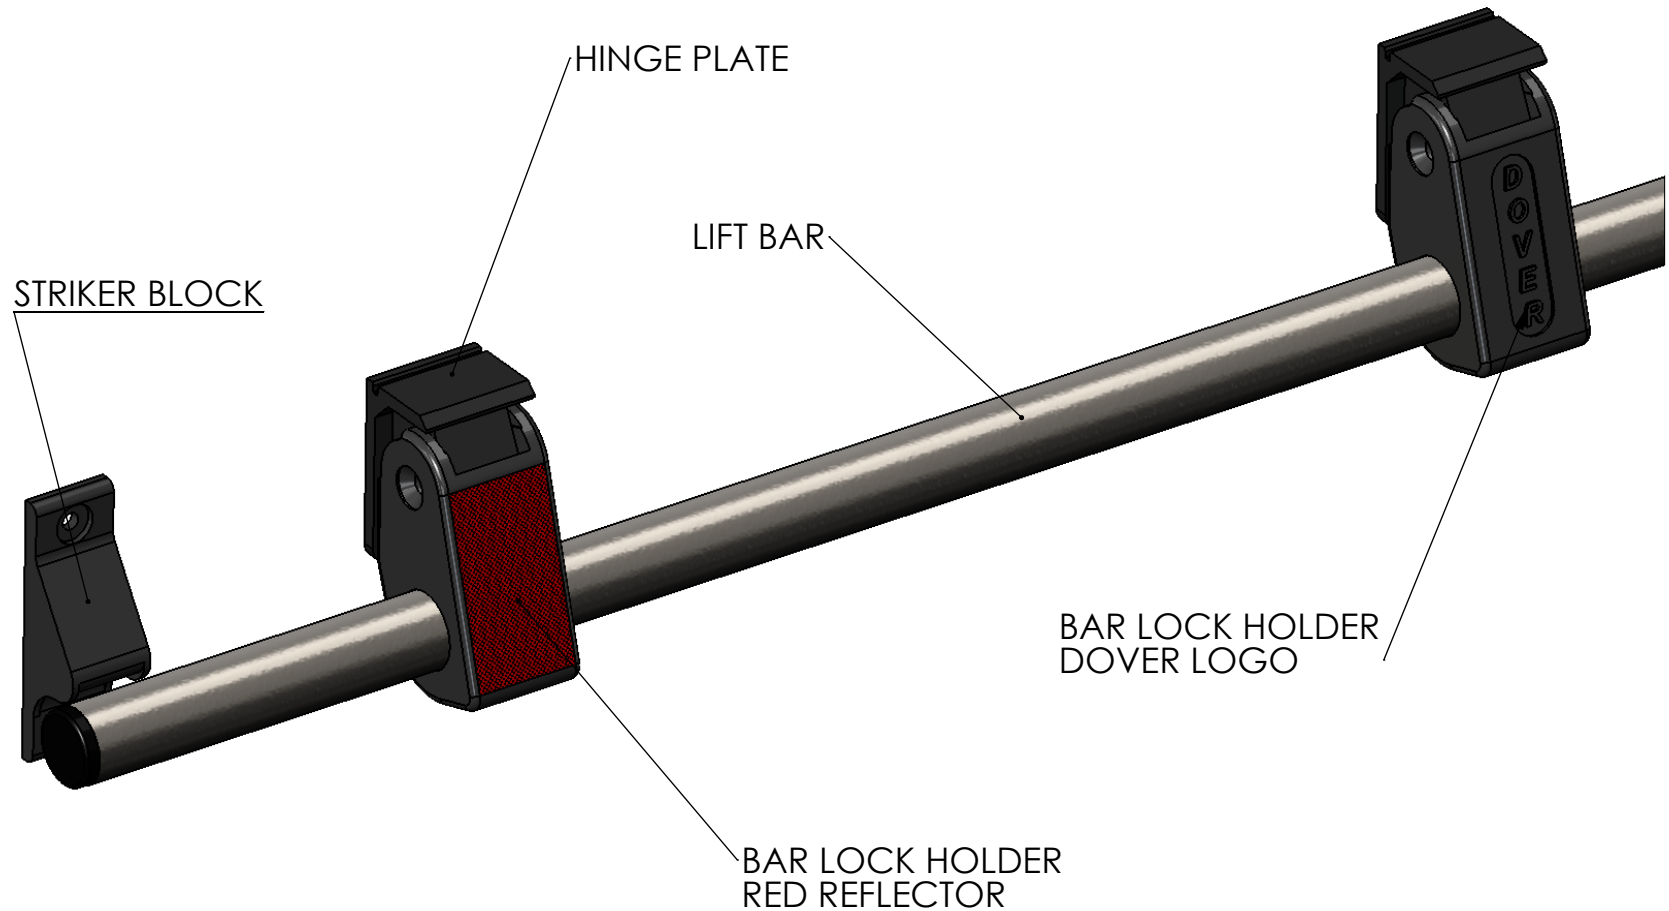

DOVER

Roller Shutters

BAR LOCK ASSEMBLY

CONFIDENTIAL NOTE: This drawing and its specifications and engineering information disclosed hereon are the property of DIAMOND ROLL-UP DOOR, INC/ DOVER ROLLER SHUTTERS and are not to be disseminated or reproduced without express written consent. The drawing is loaned in confidence and then only for consideration of the material disclosed hereon. In accepting loan of this drawing, the recipient agrees to keep it and the material disclosed hereon in confidence and not to use nor permit their use in any way detrimental to DIAMOND ROLL-UP DOOR, INC / DOVER ROLLER SHUTTERS.

GENERAL TOLERANCES

Linear Measurements:

Unless Otherwise Stated
+/- .002

Angular Measurements:

Unless Otherwise Stated
+/- 0.5 deg.

DOVER
Roller Shutters

DOVER ROLLER SHUTTERS
295 COMMERCE WAY
UPPER SANDUSKY, OH 43351

PHONE: 419-294-3373 FAX 419-294-3329

SCALE: 1:2

DRAWN BY:

B. COURTNEY

DWG. #

PART #:

DESCRIPTION:

BAR LOCK ASSEMBLY