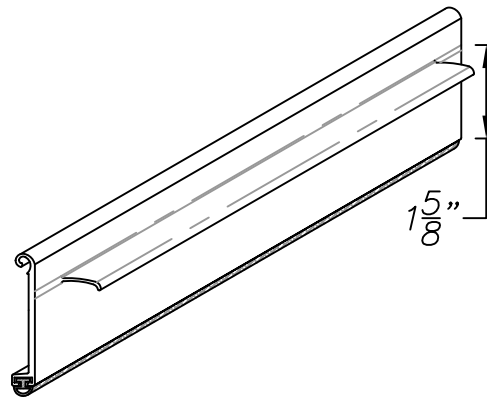

LONG LIP BOTTOM RAIL

STD BOTTOM RAIL W/LIP

ROLLER LIP BOTTOM RAIL

HEAVY DUTY BOTTOM RAIL-MINI

HEAVY DUTY BOTTOM RAIL

DIAMOND

DIAMOND ROLL-UP DOOR, INC.
 295 COMMERCE WAY
 UPPER SANDUSKY, OH 43351
 PHONE: 419-294-3373 FAX: 419-294-3329

DESCRIPTION:

2EA & 2EB Bottom Rails

SCALE:

NTS

DRAWN:

D.Lohr

DATE:

03-30-2004

GENERAL TOLERANCES

Linear Measurements:
 unless otherwise stated
 +/- .125

Angular Measurements:
 unless otherwise stated
 +/- 0.5 deg.

PART NUMBER:

DRAWING NUMBER:

DRS-1033

REV. NO.	DESCRIPTION	BY	DATE

CONFIDENTIAL NOTE: This drawing and its specifications and engineering information disclosed hereon are the property of DIAMOND ROLL-UP DOOR INC. and are not to be disseminated or reproduced without express written consent. The drawing is loaned in confidence and then only for consideration of the material disclosed hereon. In accepting loan of this drawing, the recipient agrees to keep it and the material disclosed hereon in confidence and not to use nor permit their use in any way detrimental to DIAMOND ROLL-UP DOOR INC.