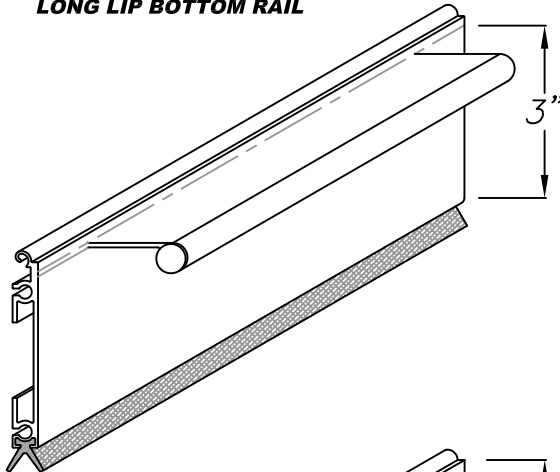

LONG LIP BOTTOM RAIL

STD BOTTOM RAIL W/LIP

ROLLER LIP BOTTOM RAIL

HEAVY DUTY BOTTOM RAIL-MINI

HEAVY DUTY BOTTOM RAIL

DIAMOND

DIAMOND ROLL-UP DOOR, INC.
 295 COMMERCE WAY
 UPPER SANDUSKY, OH 43351
 PHONE: 419-294-3373 FAX: 419-294-3329

DESCRIPTION:

2EA & 2EB Bottom Rails

SCALE:

NTS

DRAWN:

D.Lohr

DATE:

03-30-2004

GENERAL TOLERANCES

Linear Measurements:
 unless otherwise stated
 +/- .125

Angular Measurements:
 unless otherwise stated
 +/- 0.5 deg.

PART NUMBER:

DRAWING NUMBER:

DRS-1033

REV. NO.	DESCRIPTION	BY	DATE

CONFIDENTIAL NOTE: This drawing and its specifications and engineering information disclosed hereon are the property of DIAMOND ROLL-UP DOOR INC. and are not to be disseminated or reproduced without express written consent. The drawing is loaned in confidence and then only for consideration of the material disclosed hereon. In accepting loan of this drawing, the recipient agrees to keep it and the material disclosed hereon in confidence and not to use nor permit their use in any way detrimental to DIAMOND ROLL-UP DOOR INC.