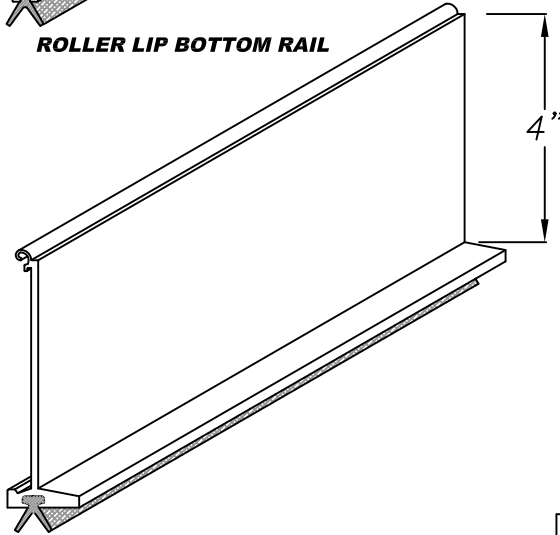

LONG LIP BOTTOM RAIL

STD BOTTOM RAIL W/LIP

ROLLER LIP BOTTOM RAIL

HEAVY DUTY BOTTOM RAIL-MINI

HEAVY DUTY BOTTOM RAIL

DIAMOND

DIAMOND ROLL-UP DOOR, INC.
 295 COMMERCE WAY
 UPPER SANDUSKY, OH 43351
 PHONE: 419-294-3373 FAX: 419-294-3329

DESCRIPTION:

2EA & 2EB Bottom Rails

SCALE:

NTS

DRAWN:

D.Lohr

DATE:

03-30-2004

GENERAL TOLERANCES

Linear Measurements:
 unless otherwise stated
 +/- .125

Angular Measurements:
 unless otherwise stated
 +/- 0.5 deg.

PART NUMBER:

DRAWING NUMBER:

DRS-1033

REV. NO.	DESCRIPTION	BY	DATE

CONFIDENTIAL NOTE: This drawing and its specifications and engineering information disclosed hereon are the property of DIAMOND ROLL-UP DOOR INC. and are not to be disseminated or reproduced without express written consent. The drawing is loaned in confidence and then only for consideration of the material disclosed hereon. In accepting loan of this drawing, the recipient agrees to keep it and the material disclosed hereon in confidence and not to use nor permit their use in any way detrimental to DIAMOND ROLL-UP DOOR INC.